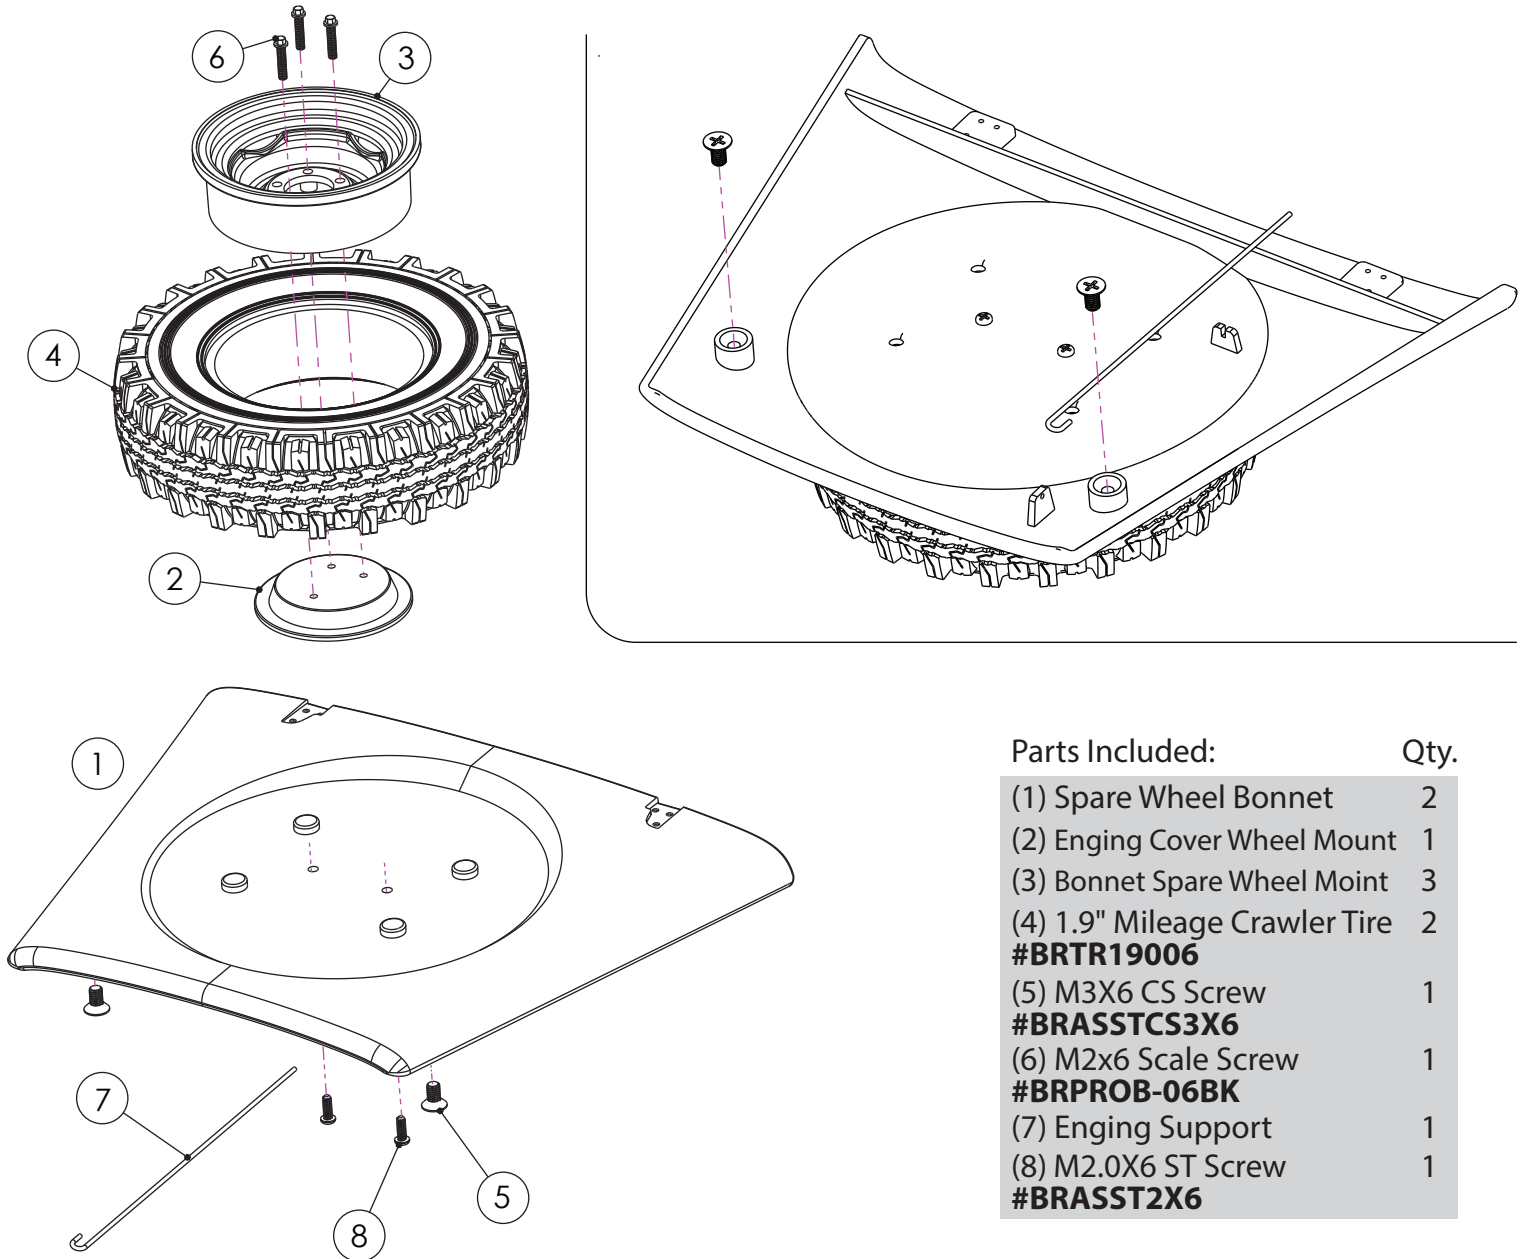

Land Rover® Series Deluxe Bonnet w/ Spare Wheel and Tire (#BRX02320)

Difficulty Level: ★☆☆☆☆

INSTALLATION MANUAL

| Parts Included: | Qty. |
|---|------|
| (1) Spare Wheel Bonnet | 2 |
| (2) Enging Cover Wheel Mount | 1 |
| (3) Bonnet Spare Wheel Mount | 3 |
| (4) 1.9" Mileage Crawler Tire #BRTR19006 | 2 |
| (5) M3X6 CS Screw #BRASSTCS3X6 | 1 |
| (6) M2x6 Scale Screw #BRPROB-06BK | 1 |
| (7) Enging Support | 1 |
| (8) M2.0X6 ST Screw #BRASST2X6 | 1 |